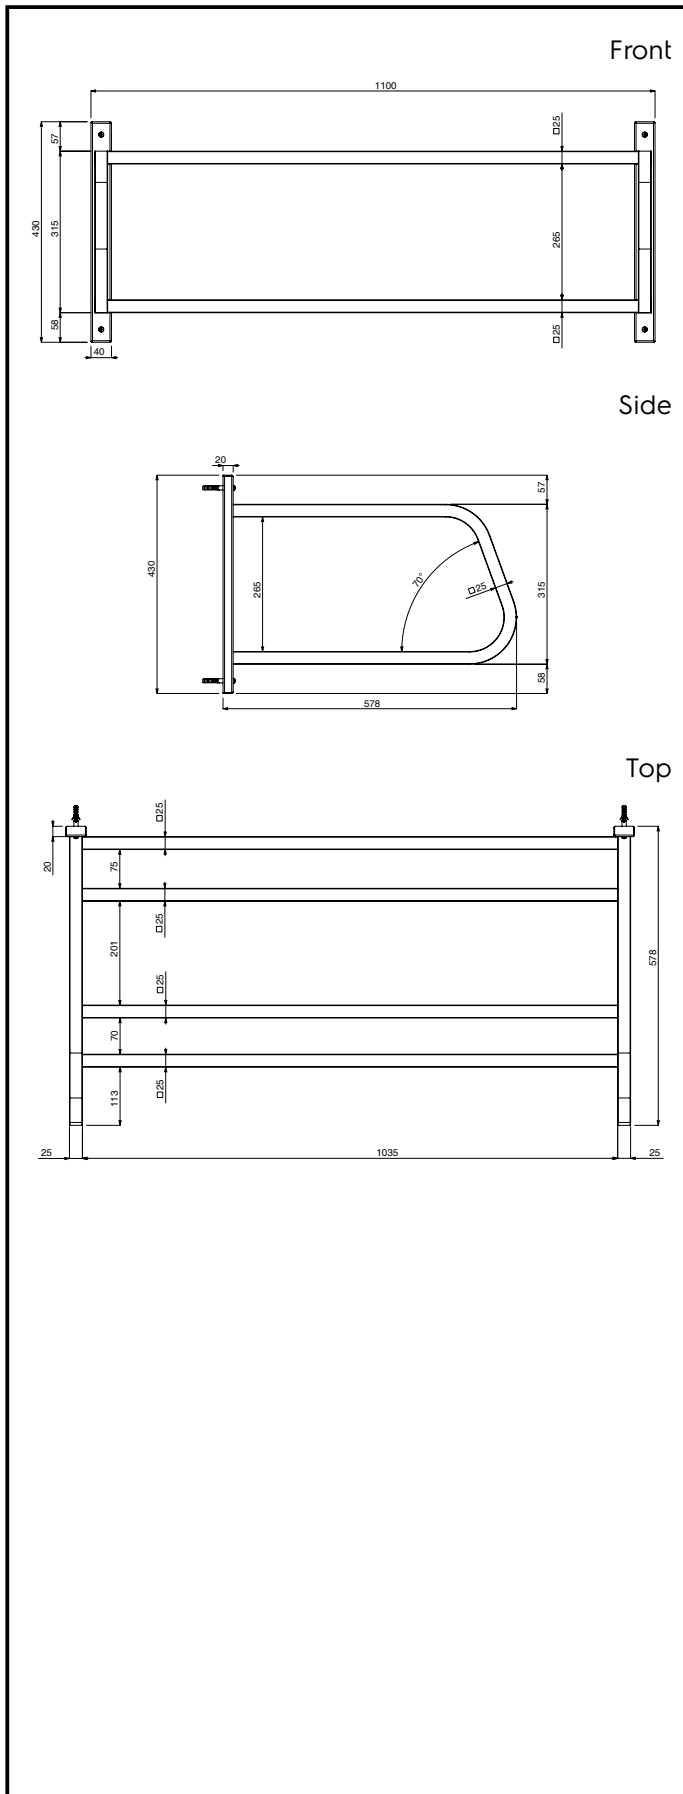

Handling System for Rack Type Wall/floor mounted storing shelf

ITEM # _____

MODEL # _____

NAME # _____

SIS # _____

AIA # _____

865420 (BHWFMSS11) Wall/floor mounted storing shelf, 1100 mm

865421 (BHWFMSS16) Wall/floor mounted storing shelf, 1600 mm

Optional Accessories

- 2 legs for floor mounted storing shelf PNC 855296

APPROVAL: _____

Key Information:

External dimensions, Width:

865420 (BHWFMSS11) 1100 mm

865421 (BHWFMSS16) 1600 mm

External dimensions, Depth:

External dimensions, Height:

Net weight:

865420 (BHWFMSS11) 8 kg

865421 (BHWFMSS16) 10 kg